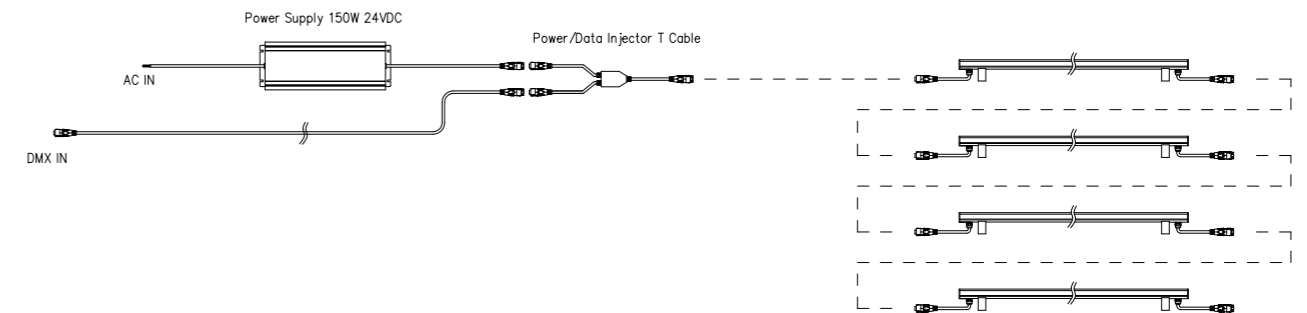

Ordering Information

Product	Diffuser	Width	Length	LED QTY	LED Color
L	M	18	100	96	03
DMX Linear Bar	C Clear Diffuser M Acrylic Square Diffuser	18mm Wide	030 305mm 060 610mm 090 915mm 120 1220mm 050 500mm 100 1000mm	18 LEDs 36 LEDs 54 LEDs 72 LEDs 30 LEDs 60 LEDs	01 White 03 RGB 04 RGBW

Colors LM181006001 LM181006003 LM181006004

LED

LED Source	SMD3535
LED QTY	60pcs
Beam Angle	120°

Electrical

Input voltage	24VDC
power consumption	12W per meter

Control

Protocol	ON/OFF	DMX512		
Pixels	1 pixel per meter	5 pixel per meter	10 pixel per meter	20 pixel per meter
Addressing options	Auto/Manual addressing			

Physical

Housing Material	Aluminium		
Finish	Black/White/Silver	Mounting Options	Surface mount
Lense	Clear/Opal/Black	Luminaire Connection	4PIN cable with screw lock connector for DC and DMX

Environment

Operating Temperature	-30° to 60°	Humidity	0-95%, non-condensing
Startup Temperature	-30° to 60°	IP	Outdoor IP66
Storage Temperature	-40° to 80°		

Certificate

Mounting Instructions

Step 1: Attach Brackets to the mounting surface with appropriate fasteners (ie: wood screws for wood).

Step 2: Loosen the two screws that secure the Bracket Lock on each Mounting Bracket.

Step 3: Slide the Bar into the fixed channel side of the bracket.

Step 4: Rotate the Magic Linear Bar down so it rests on the surface of the bracket and tighten down the Bracket Lock using the Hex Wrench provided.

Wiring Diagram

Luminair Interconnection

Maximim Run Lengths

	8W per meter	10W per meter	12W per meter
24VDC	up to 18meter	up to 14meter	up to 12meter