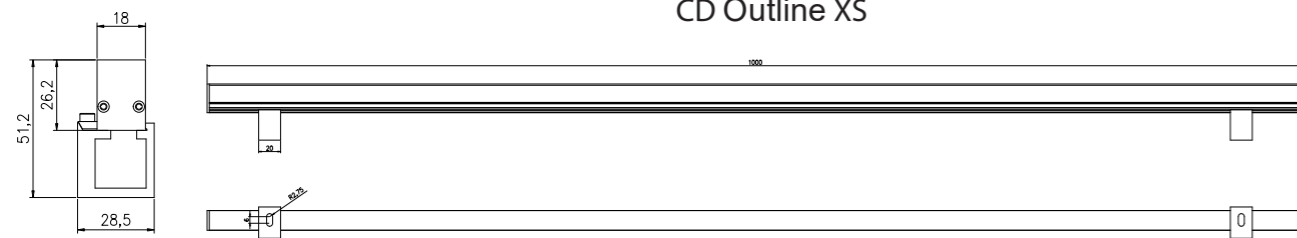

Dimension

Clear diffuser

CD Outline XS

Opal acrylic diffuser