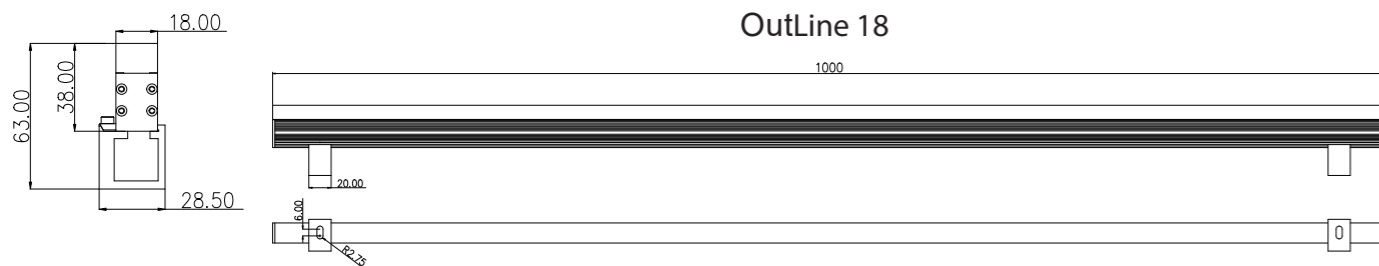

OutLine 18

Warranty
5 Year Warranty

Control
Standard DMX512 control protocol (Max 44 frames / second).
The communication between fittings can be synchronised perfectly under use of Titan Artnet Controller.

Protection
Lightning and ESD Protection
Electrical Protections: short circuit, over current, over voltage and over temperature.