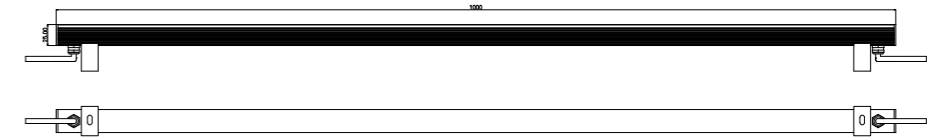

Ordering Information

Product	Diffuser	Width	Length	LED QTY	LED Color
L	M	28	100	60	03
DMX Linear Bar	C Clear Diffuser M Acrylic Square Diffuser	28mm Wide	030 305mm 060 610mm 090 915mm 120 1220mm 050 500mm 100 1000mm	18 LEDs 36 LEDs 54 LEDs 72 LEDs 30 LEDs 60 LEDs	01 White 03 RGB 04 RGBW

Colors

LED

LED Source	SMD3535
LED QTY	60pcs
Beam Angle	120°

Electrical

Input voltage	24VDC/48VDC
power consumption	12W per meter

Control

Protocol	ON/OFF	DMX512		
Pixels	1 pixel per meter	5 pixel per meter	10 pixel per meter	20 pixel per meter
Addressing options	Auto/Manual addressing			

Physical

Housing Material	Aluminium	Mounting Options	Surface mount
Finish	Black/White/Silver	Luminaire Connection	4PIN cable with screw lock connector for DC and DMX
Lenze	Clear		

Environment

Operating Temperature	-30° to 60°	Humidity	0-95%, non-condensing
Startup Temperature	-30° to 60°	IP	Outdoor IP66
Storage Temperature	-40° to 80°		

Certificate

iotaLAMP

Dimension