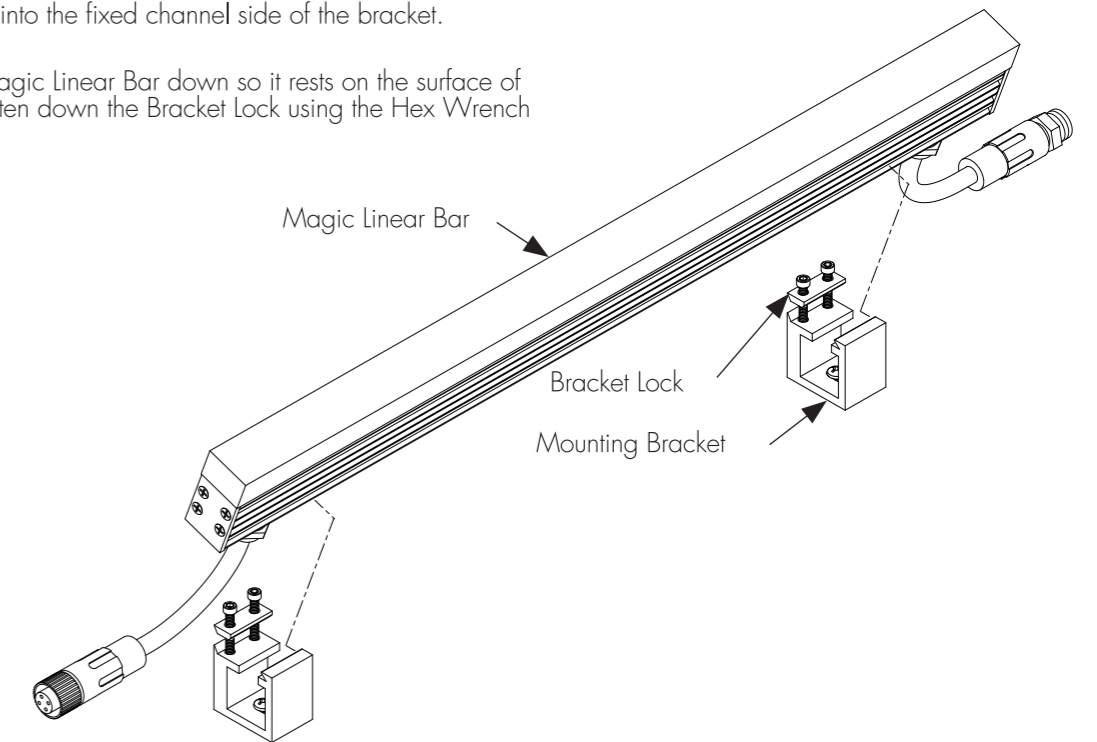

## Mounting Instructions

**Step 1:** Attach Brackets to the mounting surface with appropriate fasteners (ie: wood screws for wood).

**Step 2:** Loosen the two screws that secure the Bracket Lock on each Mounting Bracket.

**Step 3:** Slide the Bar into the fixed channel side of the bracket.

**Step 4:** Rotate the Magic Linear Bar down so it rests on the surface of the bracket and tighten down the Bracket Lock using the Hex Wrench provided.